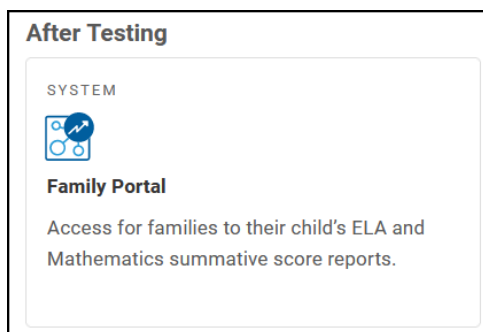

DeSSA ELA and Mathematics Family Portal

April 2024

Dear Parent / Guardian,

Your child participated in the Delaware System of Student Assessment (DeSSA) English Language Arts (ELA) and Mathematics summative tests during school year 2023-2024.

Your child's score report is accessible through the DeSSA ELA and Mathematics Family Portal.

To view your child's statewide assessment results:

1. Navigate to the DeSSA Family Portal located at <https://de-familyportal.cambiumast.com> and click on the Family Portal card located near the bottom of the page